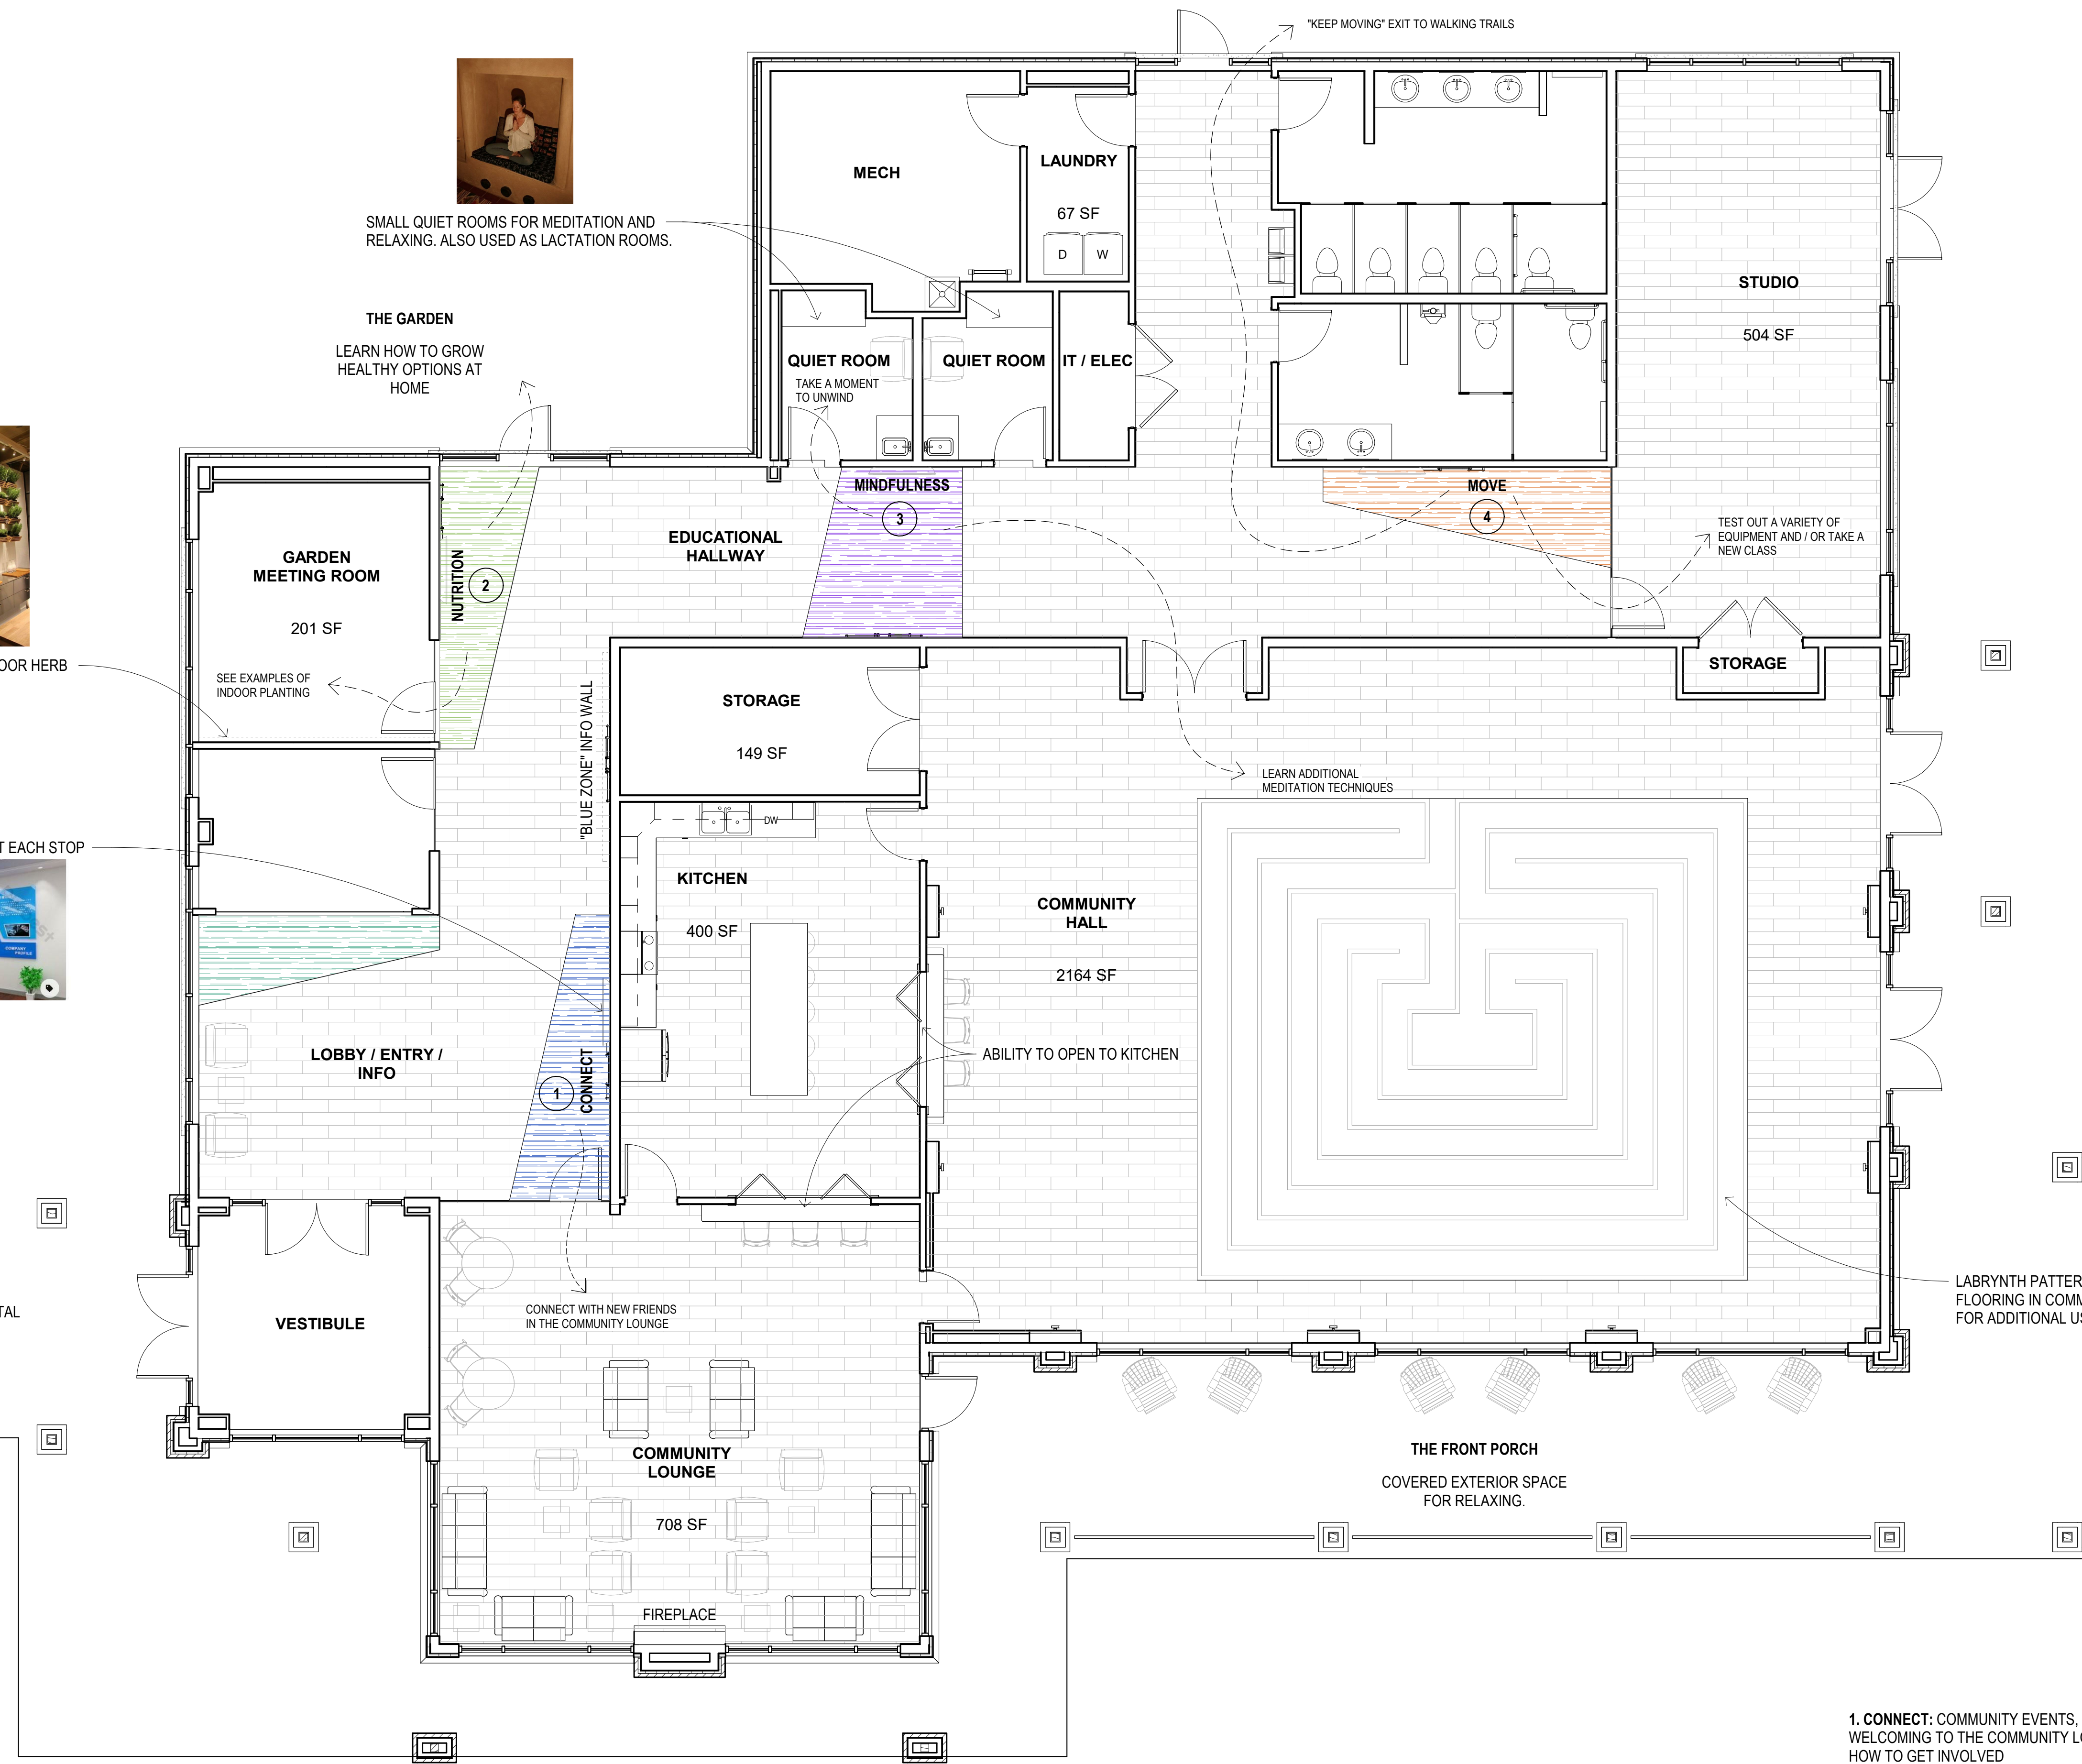

# Rio Grande Wellness Center at Rio Grande Hospital

"LIVING" WALL (AN INDOOR HERB GARDEN)

INFORMATION WALL AT EACH STOP

SMALL QUIET ROOMS FOR MEDITATION AND RELAXING. ALSO USED AS LACTATION ROOMS.

THE GARDEN  
LEARN HOW TO GROW HEALTHY OPTIONS AT HOME