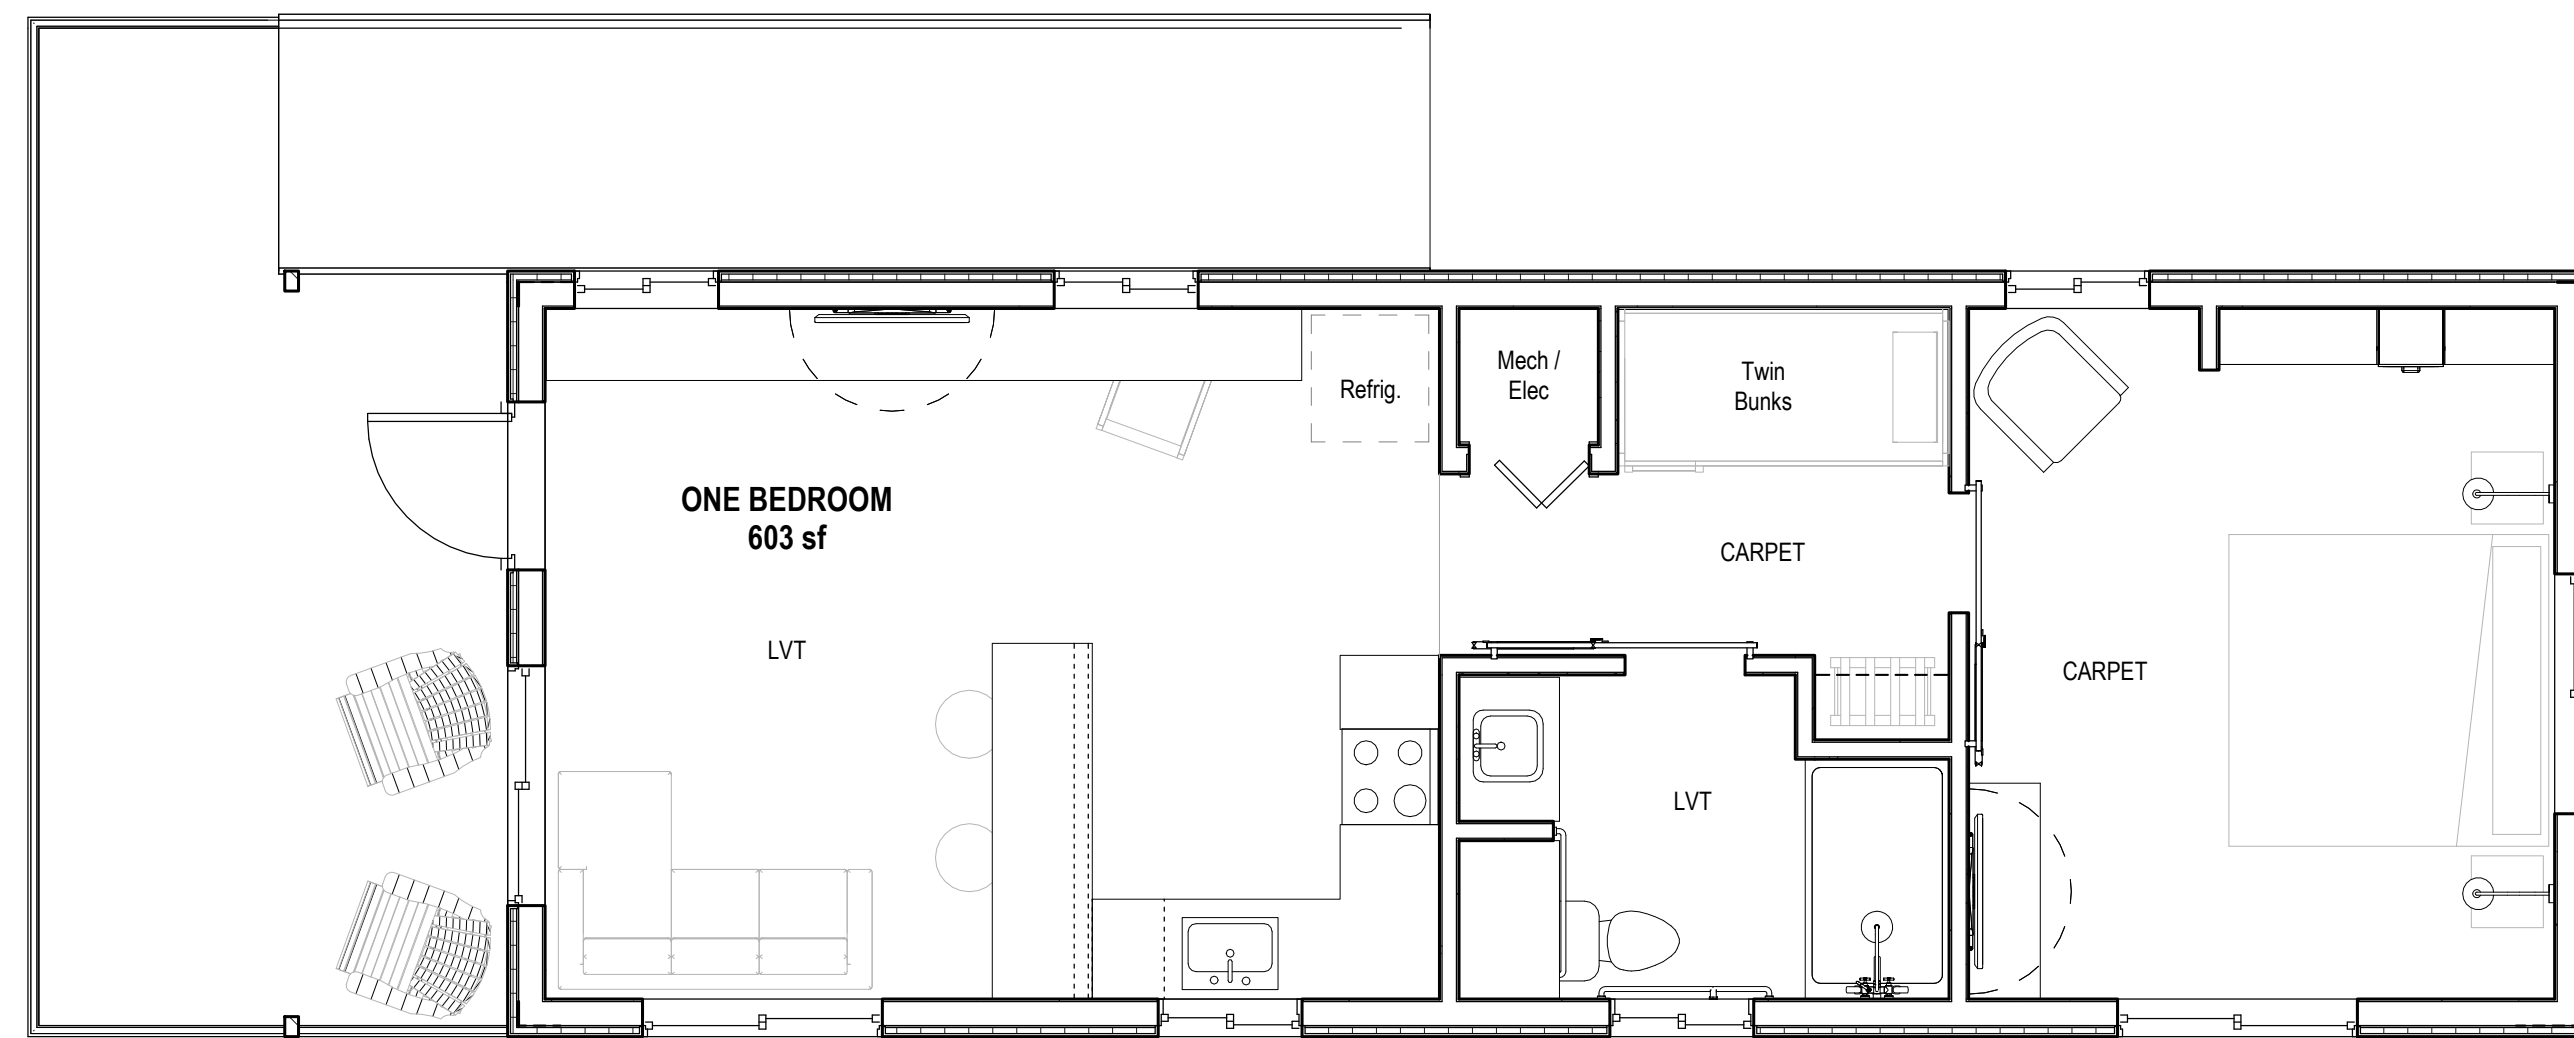

← TO THE HOSPITAL

VESTIBULE

CONNECT WITH NEW FRIENDS IN THE COMMUNITY LOUNGE

COMMUNITY LOUNGE  
708 SF

FIREPLACE

THE FRONT PORCH  
COVERED EXTERIOR SPACE FOR RELAXING.

→ TO HOUSES

KEYS + LAUER ARCHITECTS

©2018 Blue Zones, LLC. All Rights Reserved.

ONE BEDROOM - PLAN & RENDERING  
1/4" = 1'-0"

TWO BEDROOM - PLAN & RENDERING  
1/4" = 1'-0"

11681 VOYAGER PKWY, SUITE 200  
 COLORADO SPRINGS, CO 80921  
 (719) 634 - 3751  
 www.KeysLauerArchitects.com  
 COPYRIGHT © 2021