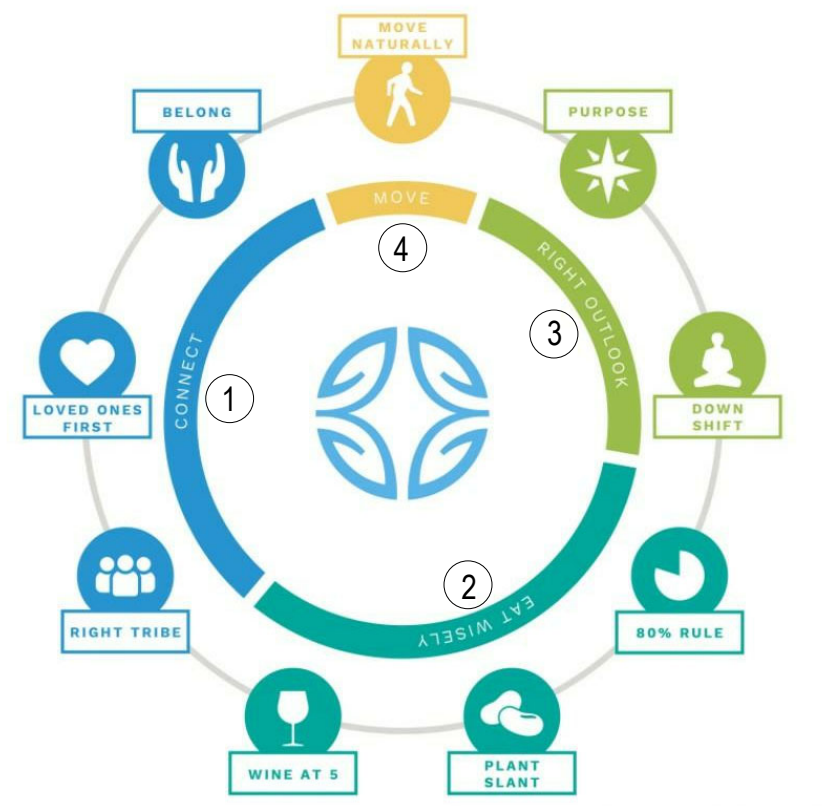

← TO THE HOSPITAL

VESTIBULE

CONNECT WITH NEW FRIENDS IN THE COMMUNITY LOUNGE

COMMUNITY LOUNGE  
708 SF

FIREPLACE

THE FRONT PORCH  
COVERED EXTERIOR SPACE FOR RELAXING.

→ TO HOUSES

KEYS + LAUER ARCHITECTS

# Rio Grande Wellness Center at Rio Grande Hospital

11681 VOYAGER PKWY, SUITE 200  
COLORADO SPRINGS, CO 80921  
(719) 634 - 3751  
www.KeysLauerArchitects.com  
COPYRIGHT © 2021

- 1. CONNECT:** COMMUNITY EVENTS, WELCOMING TO THE COMMUNITY LOUNGE, HOW TO GET INVOLVED
- 2. NUTRITION:** DO AND DON'T INFORMATION, INDOOR HERB GARDEN, ACCESS TO EXTERIOR GARDEN / GARDEN EDUCATION
- 3. MINDFULNESS:** BEING GRATEFUL, BEING PRESENT, WHAT IS YOUR PURPOSE, QUIET REFLECTION SPACES
- 4. MOVE:** USE OF AT HOME EQUIPMENT, EXERCISE CLASSES AND EDUCATION, LINK TO WALKING PATHS