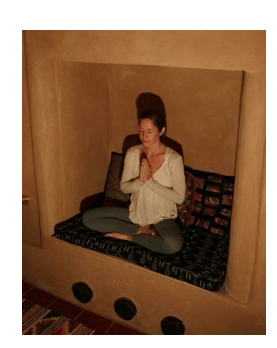

# Rio Grande Wellness Center at Rio Grande Hospital

"LIVING" WALL (AN INDOOR HERB GARDEN)

INFORMATION WALL AT EACH STOP

SMALL QUIET ROOMS FOR MEDITATION AND RELAXING. ALSO USED AS LACTATION ROOMS.

THE GARDEN  
LEARN HOW TO GROW HEALTHY OPTIONS AT HOME