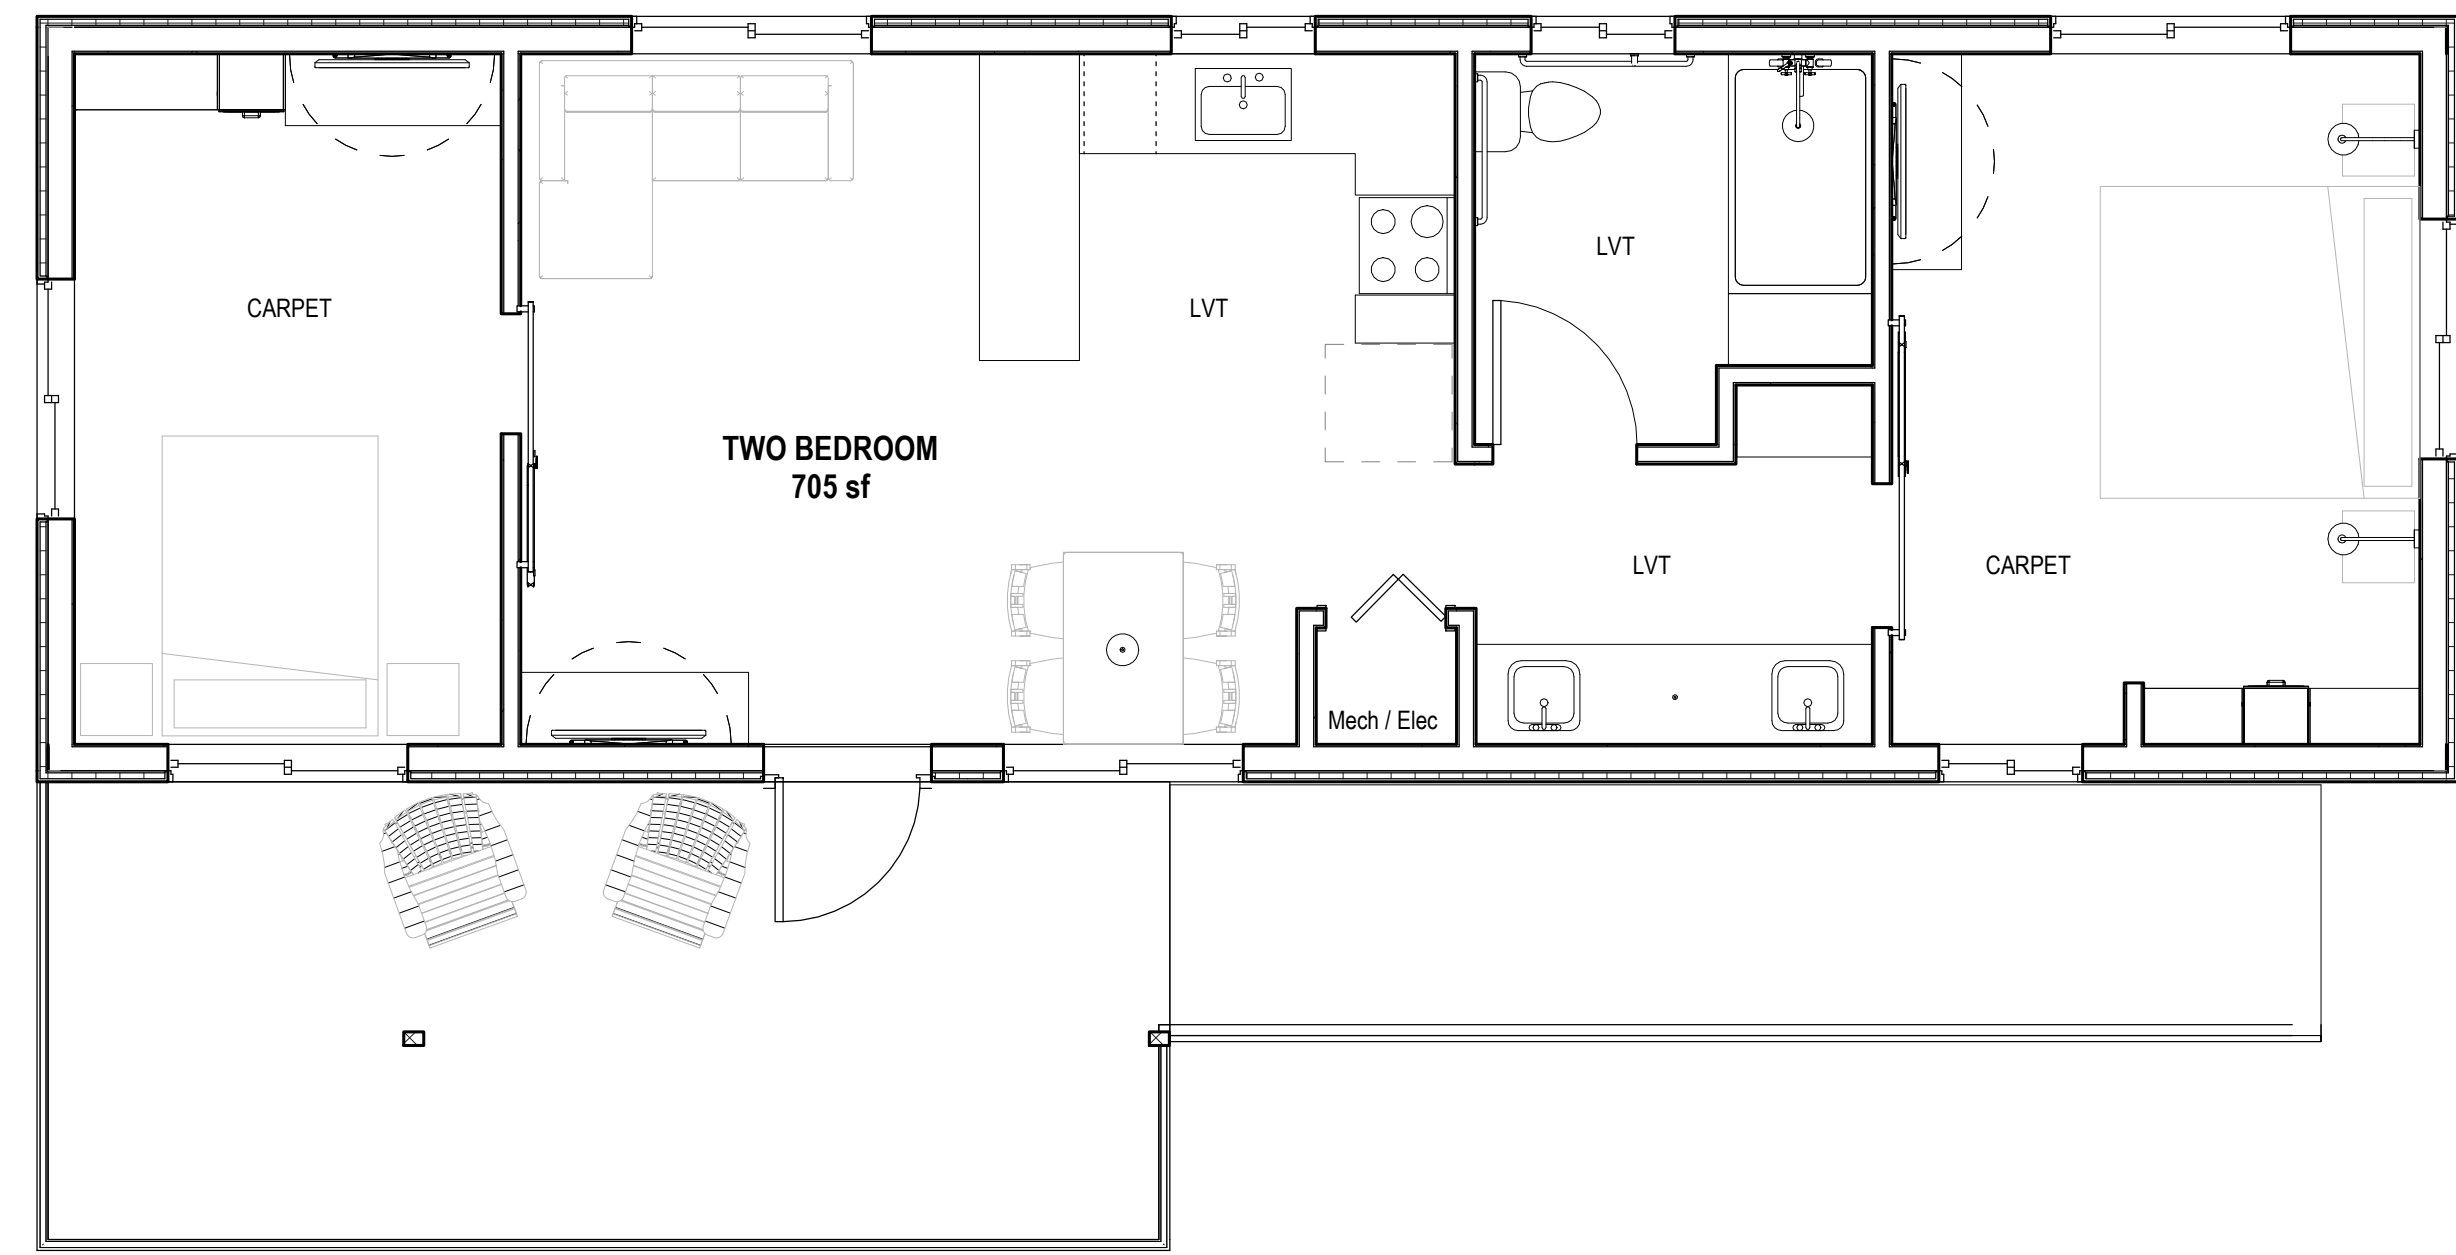

← TO THE HOSPITAL

VESTIBULE

CONNECT WITH NEW FRIENDS IN THE COMMUNITY LOUNGE

COMMUNITY LOUNGE  
708 SF

FIREPLACE

THE FRONT PORCH  
COVERED EXTERIOR SPACE FOR RELAXING.

→ TO HOUSES

KEYS + LAUER ARCHITECTS

©2018 Blue Zones, LLC. All Rights Reserved.

ONE BEDROOM - PLAN & RENDERING  
1/4" = 1'-0"

TWO BEDROOM - PLAN & RENDERING  
1/4" = 1'-0"

11681 VOYAGER PKWY, SUITE 200  
 COLORADO SPRINGS, CO 80921  
 (719) 634 - 3751  
 www.KeysLauerArchitects.com  
 COPYRIGHT © 2021