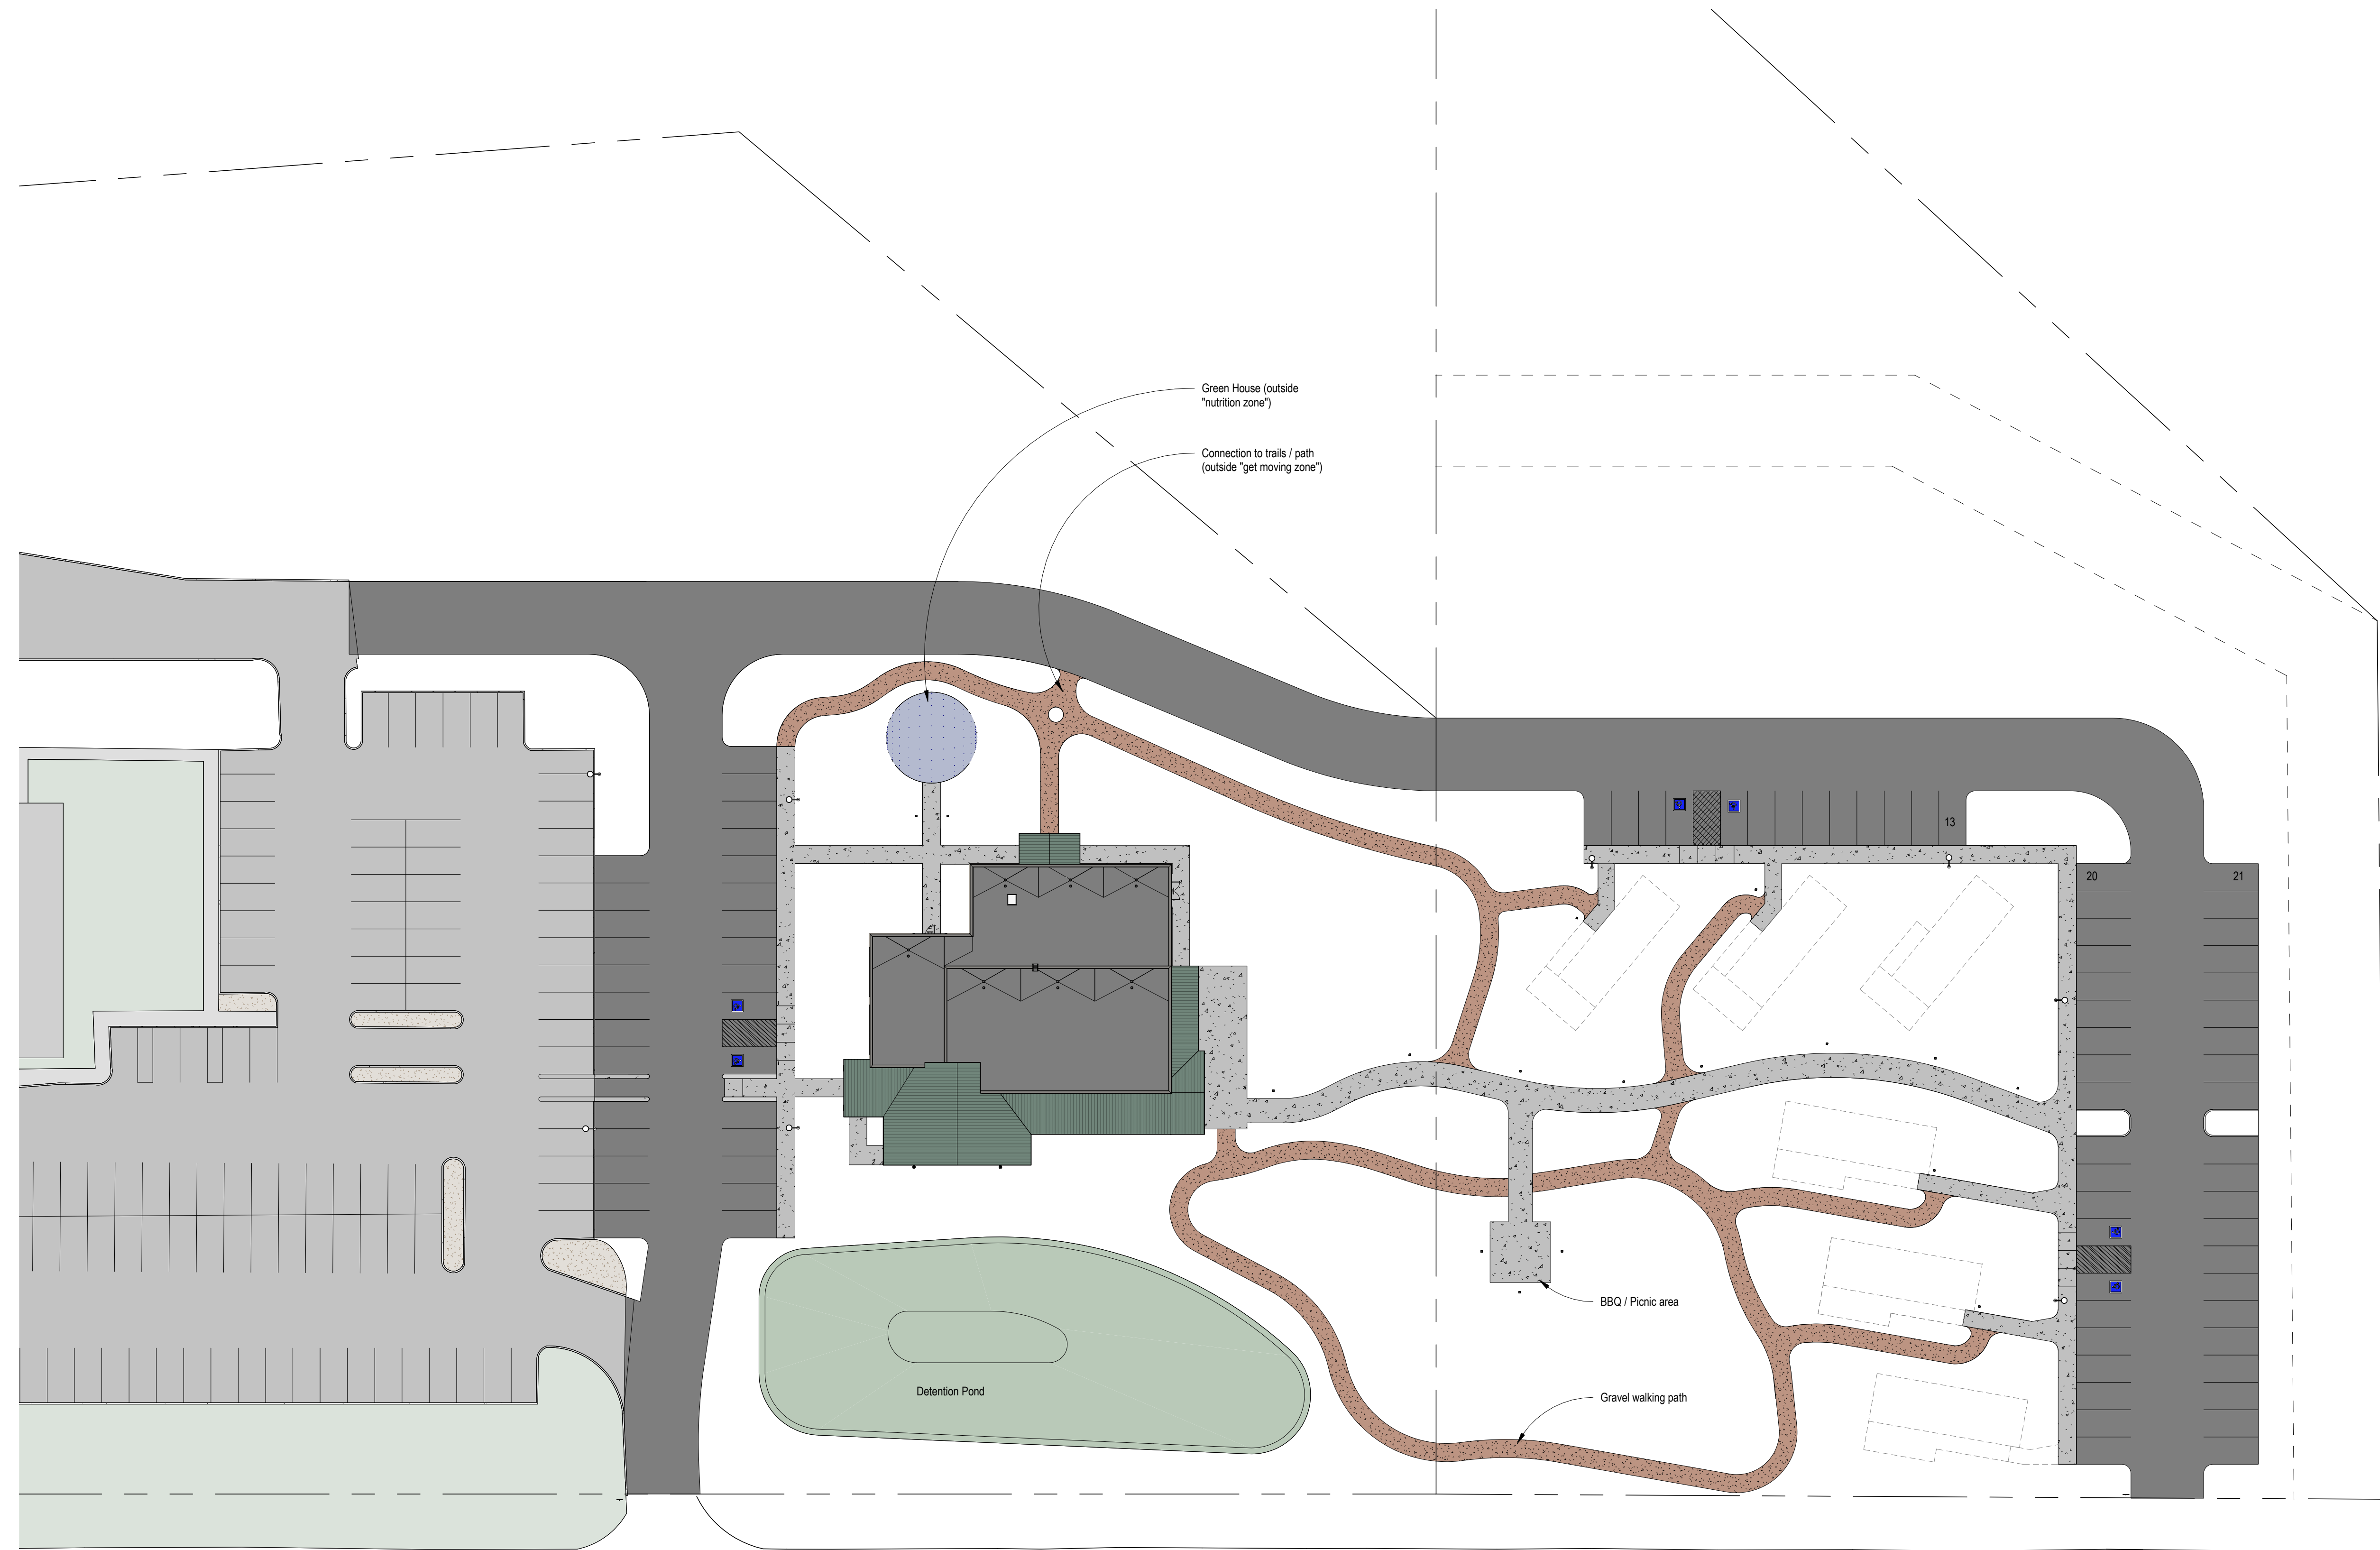

KEYS + LAUER
ARCHITECTS

11681 VOYAGER PKWY, SUITE 200
COLORADO SPRINGS, CO 80921
(719) 634 - 3751
www.KeysLauerArchitects.com
COPYRIGHT © 2021

Rio Grande Wellness Center at Rio Grande Hospital