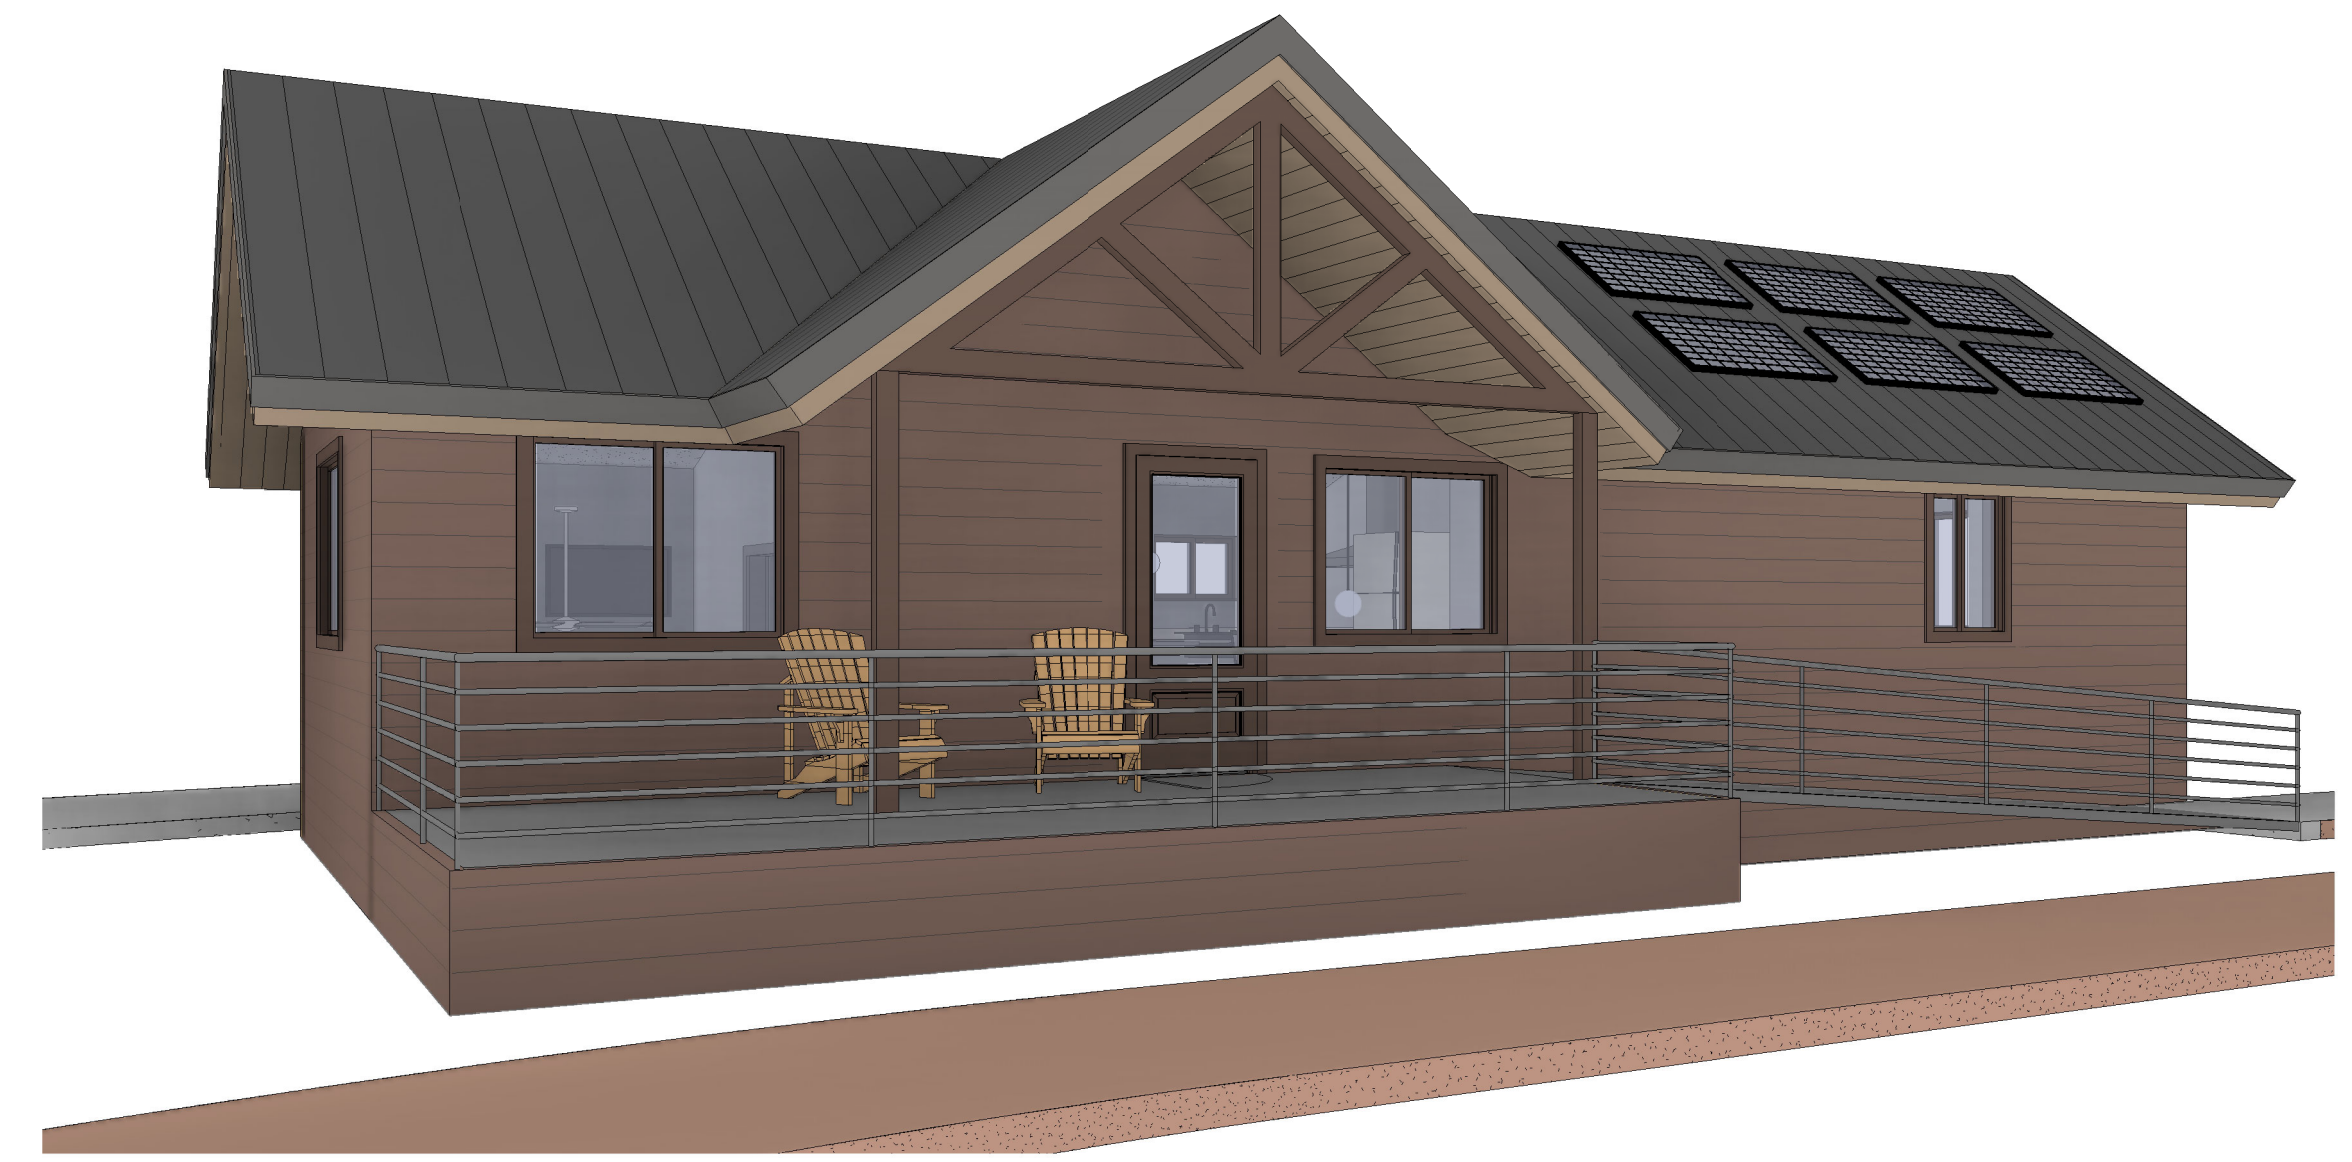

ONE BEDROOM - PLAN & RENDERING
1/4" = 1'-0"